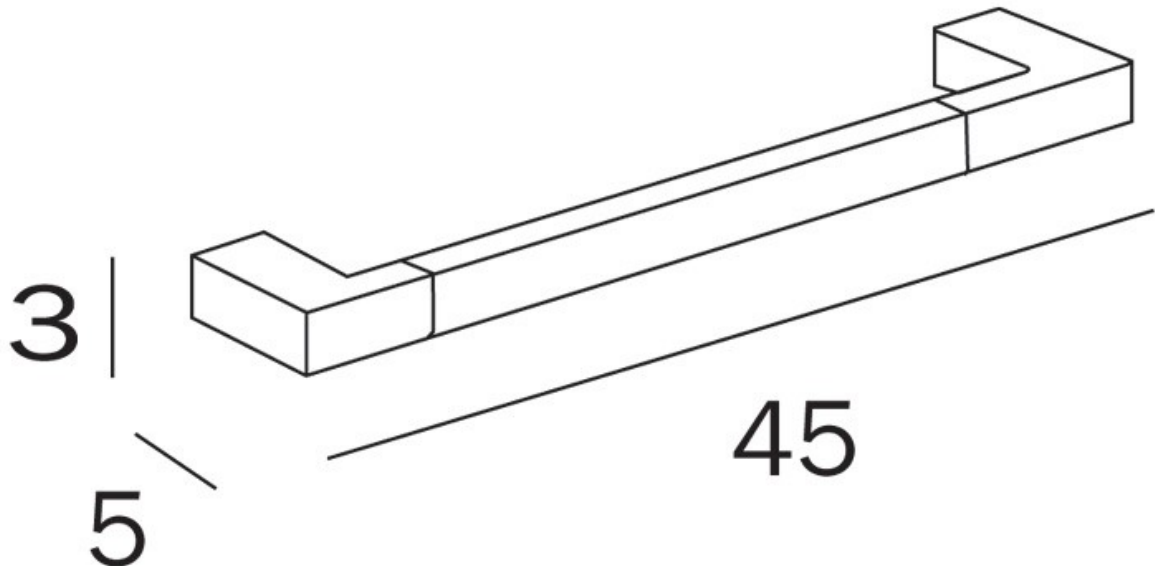

Proudly imported and distributed by
Gro Agencies Pty Ltd
Unit 2 / 37 Howe St, Osborne Park, WA, 6017
P 08 9446 3288 E info@groagencies.com.au W www.groagencies.com.au